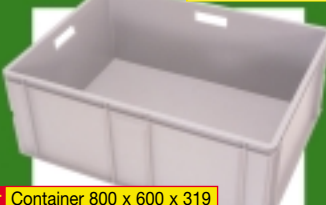

External 600 x 400 x 175
Internal 555 x 355 x 160
Load 200kg
Weight 2.1kg

Best seller Capacity 20 Ltrs

DIRECT ONLY
Container 400 x 300 x 235
£poa
ORDER ▶ VC1552/2B

External 400 x 300 x 235
Internal 353 x 253 x 222
Load 200kg
Weight 1.5kg

Capacity 46 Ltrs

DIRECT ONLY
Container 600 x 400 x 235
£poa
ORDER ▶ VC1562/3B

External 600 x 400 x 235
Internal 550 x 350 x 222
Load 300kg
Weight 2.4kg

Capacity 63 Ltrs

DIRECT ONLY
Container 600 x 400 x 319
£poa
ORDER ▶ VC1460/B

External 600 x 400 x 319
Internal 556 x 356 x 306
Load 240kg
Weight 2.5kg

Capacity 125 Ltrs

DIRECT ONLY
Container 800 x 600 x 319
£poa
ORDER ▶ VC1578/C

External 800 x 600 x 319
Internal 752 x 555 x 160
Load 200kg
Weight 2.1kg

Capacity 22 Ltrs

DIRECT ONLY
Container 600 x 400 x 118
£poa
ORDER ▶ VC1462/BT

External 600 x 400 x 118
Internal 555 x 355 x 108
Load 240kg
Weight 1.2kg

Best seller Capacity 78 Ltrs

DIRECT ONLY
Container 600 x 400 x 410
£poa
ORDER ▶ VC1587/2B