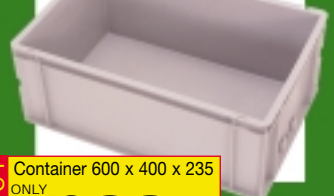

Capacity 14 Ltrs

DIRECT ONLY
Container 600 x 400 x 73
£poa
ORDER ▶ VC1463/B

External 600 x 400 x 73
Internal 555 x 355 x 62
Load 240kg
Weight 1.0kg

Best seller Capacity 30 Ltrs

DIRECT ONLY
Container 600 x 400 x 175
£poa
ORDER ▶ VW170B

External 600 x 400 x 175
Internal 555 x 355 x 160
Load 200kg
Weight 2.1kg

Best seller Capacity 20 Ltrs

DIRECT ONLY
Container 400 x 300 x 235
£poa
ORDER ▶ VC1552/2B

External 400 x 300 x 235
Internal 353 x 253 x 222
Load 200kg
Weight 1.5kg

Capacity 46 Ltrs

DIRECT ONLY
Container 600 x 400 x 235
£poa
ORDER ▶ VC1562/3B

External 600 x 400 x 235
Internal 550 x 350 x 222
Load 300kg
Weight 2.4kg

Capacity 63 Ltrs

DIRECT ONLY
Container 600 x 400 x 319
£poa
ORDER ▶ VC1460/B

External 600 x 400 x 319
Internal 556 x 356 x 306
Load 240kg
Weight 2.5kg

Capacity 125 Ltrs

DIRECT ONLY
Container 800 x 600 x 319
£poa
ORDER ▶ VC1578/C

External 800 x 600 x 319
Internal 752 x 555 x 160
Load 200kg
Weight 2.1kg