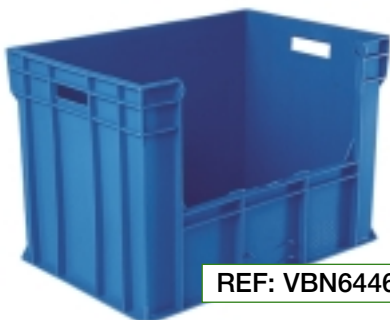

▼ Open Sided Euro Containers ▼

Bulky goods? - No problem!

Large pick opening on the long side provides access.

This new stacking container with its view and pick opening on the long side ensures an immediate check of the contents and easy picking directly from the container.