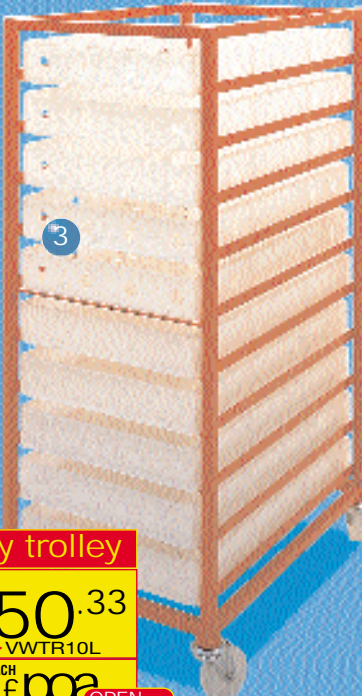

Width 625mm
Depth 500mm
Height 1135mm
4 x non marking castors

ONLY £210.08 Complete

4 Tray trolley
TROLLEY ONLY
£ poa
ORDER ▶ VGTR4L
CONTAINERS EACH
ORDER ▼ VC1462BT **£ poa**

Width 625mm
Depth 500mm
Height 1395mm
4 x non marking castors

Choose the hygienic container that best suits your needs - both are:
 L762 x W457 x H95 external
 L725 x W425 x H68 internal

6 Tray trolley

TROLLEY ONLY
£ poa
 ORDER ▶ VWTR6L

CONTAINERS EACH
 ORDER ▼ **£ poa** OPEN
 VW111D

CONTAINERS EACH
 ORDER ▼ **£ poa** CLOSED
 VW111B

Width 795mm
 Depth 585mm
 Height 890mm
 4 x non marking castors

10 Tray trolley

TROLLEY ONLY
£ 250.33
 ORDER ▶ VWTR10L

CONTAINERS EACH
 ORDER ▼ **£ poa** OPEN
 VW111D

CONTAINERS EACH
 ORDER ▼ **£ poa** CLOSED
 VW111B

Width 795mm
 Depth 585mm
 Height 1345mm
 4 x non marking castors

16 Tray trolley

TROLLEY ONLY
£ poa
 ORDER ▶ VWTR16L

CONTAINERS EACH
 ORDER ▼ **£ poa** OPEN
 VW111D